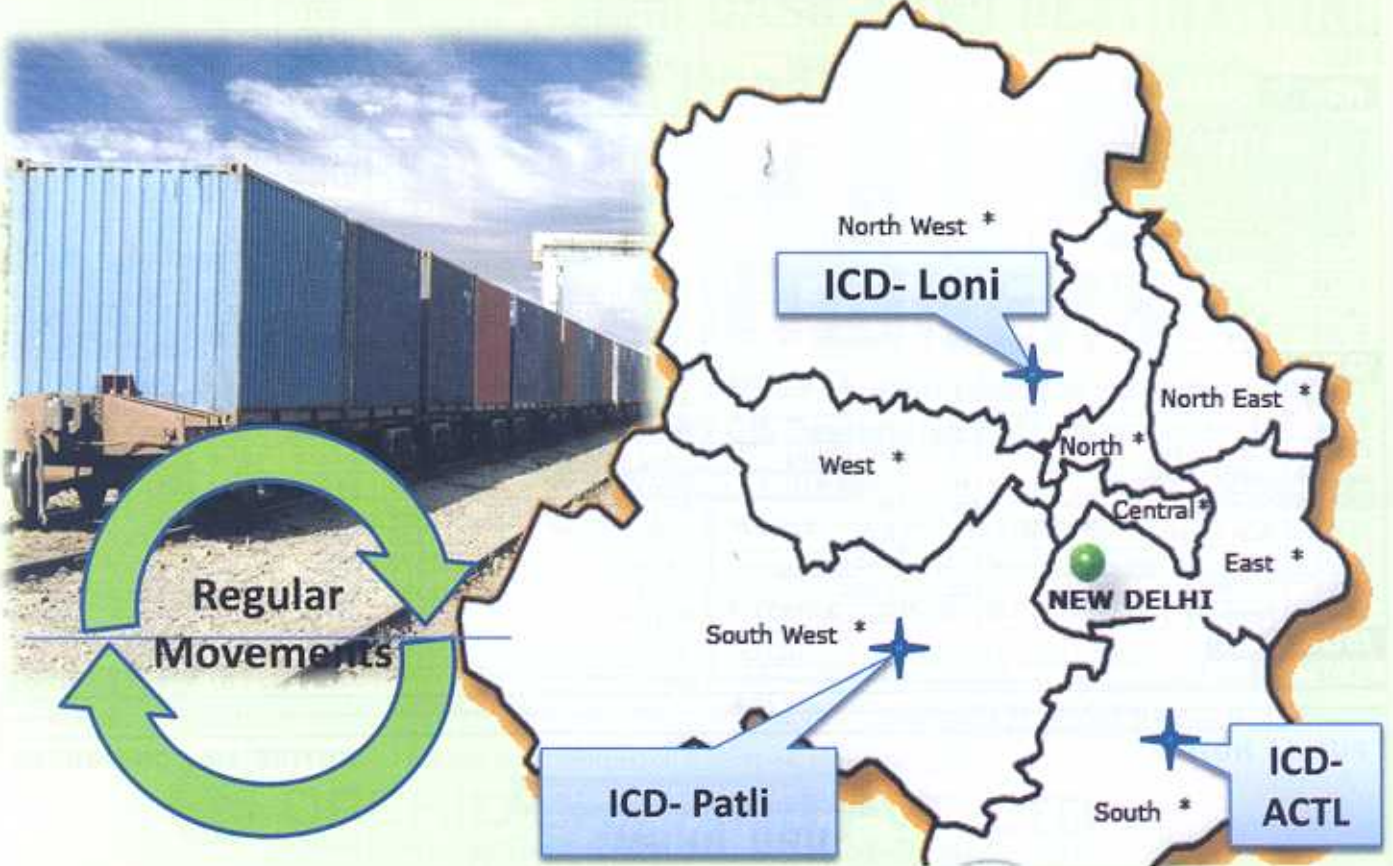

HIND TERMINALS
.....Moving India Ahead

1. ICD Loni: Alternate day service to / from Nhava Sheva / Mundra
2. ICD Patli: Alternate day service to / from Nhava Sheva / Mundra
3. ICD ACTL : Twice Weekly service to / from Nhava Sheva / Mundra
4. ICD Sahnewal [Ludhiana]: Alternate Day service to / from Nhava Sheva / Mundra

- ❖ Reliable service with confirmed ETD and ETA
- ❖ Synchronized operations reducing delays
- ❖ Electronic submission of documents
- ❖ One stop shop for complete cost effective logistic needs
- ❖ Competitive rates
- ❖ Last Mile Connections using HIND trailers